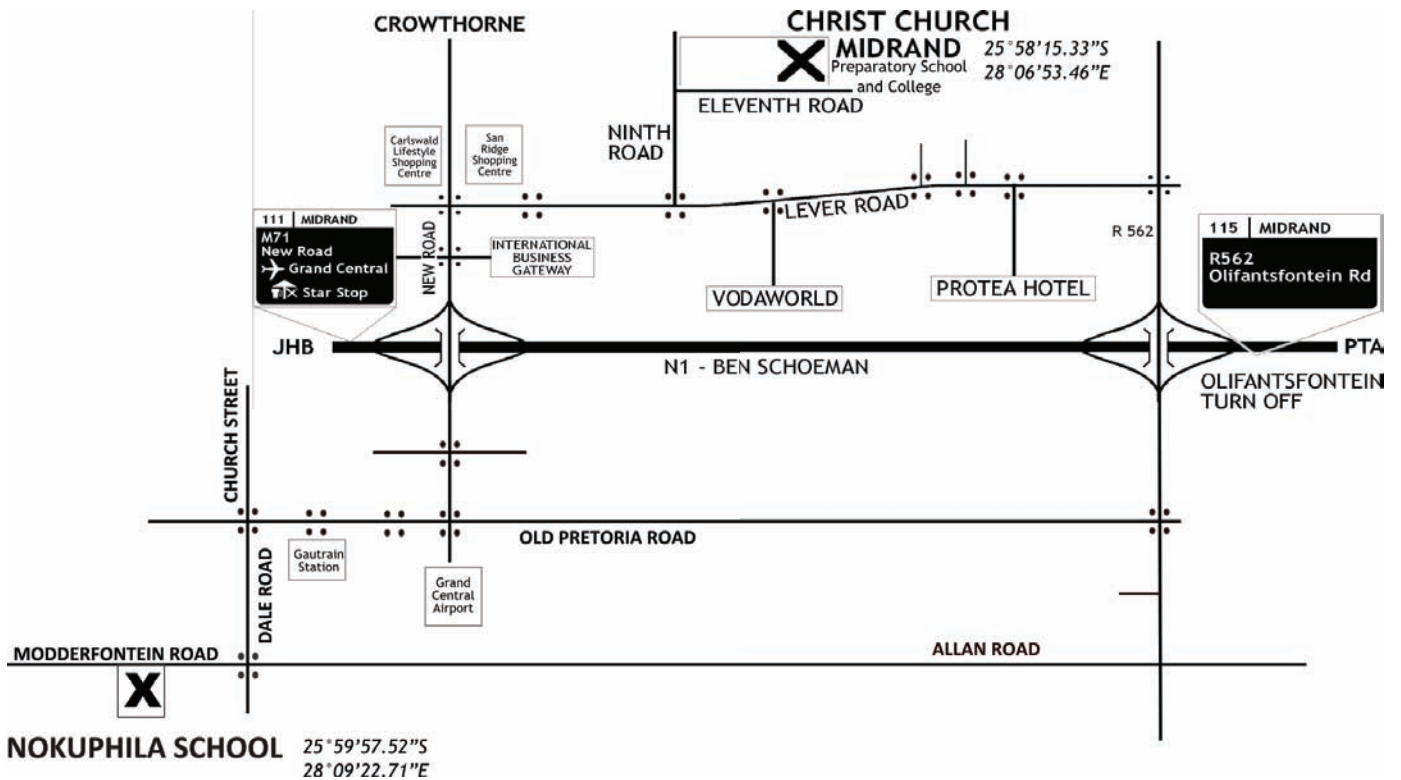

Map & Directions to Nokuphila School

GPS

25°59'57.52 "S

28°09'22.71 "E

Tel: 072 597 5970 Fax: 011 318 2482 info@lovetrust.co.za www.lovetrust.co.za

Address: 78 Modderfontein Road, President Park, Midrand PO Box 6365, Halfway House 1685, South Africa